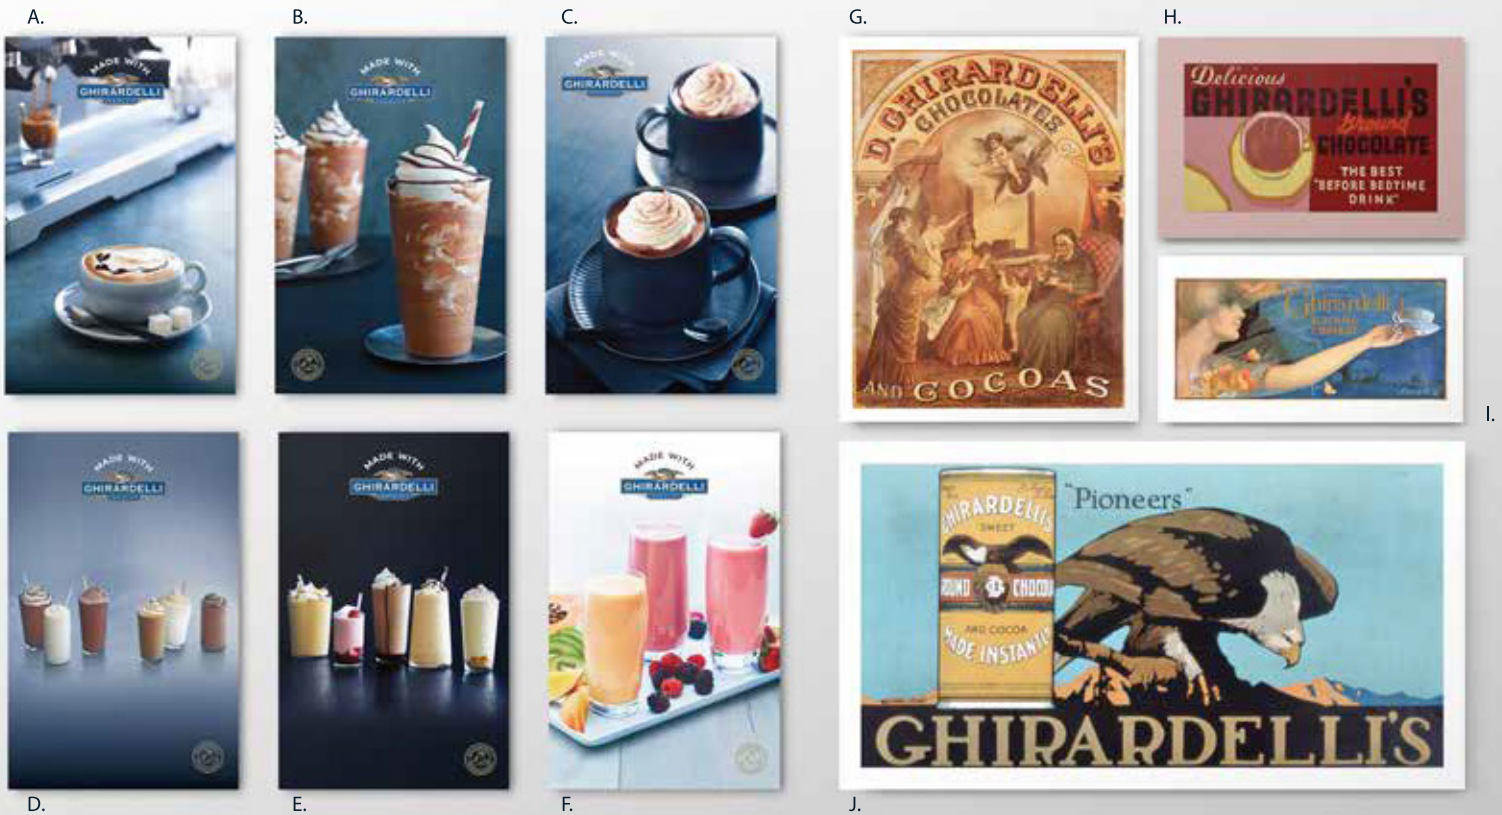

Ghirardelli Promotional Items

DOUBLE-SIDED TABLE TENTS

- A. Frozen Beverages
- B. Hot Cocoa
- C. Milkshake
- D. Smoothies
- E. Mocha
- F. Frappés
- G. Hot Fudge (mini size: 5.75"H × 4"W)

Table tents are 8"H × 6"W

POSTERS

- A. Mocha
- B. Milkshake
- C. Hot Cocoa
- D. Frappés
- E. Frozen Beverages
- F. Smoothies

NOSTALGIC POSTERS

- G. Ghirardelli Chocolate & Cocoa (36"H × 28"W)
- H. Ghirardelli Delicious Sweet Ground (23"H × 35"W)
- I. Ghirardelli Ground Chocolate (12"H × 22"W)
- J. Ghirardelli Pioneer Eagle (20"H × 36"W)